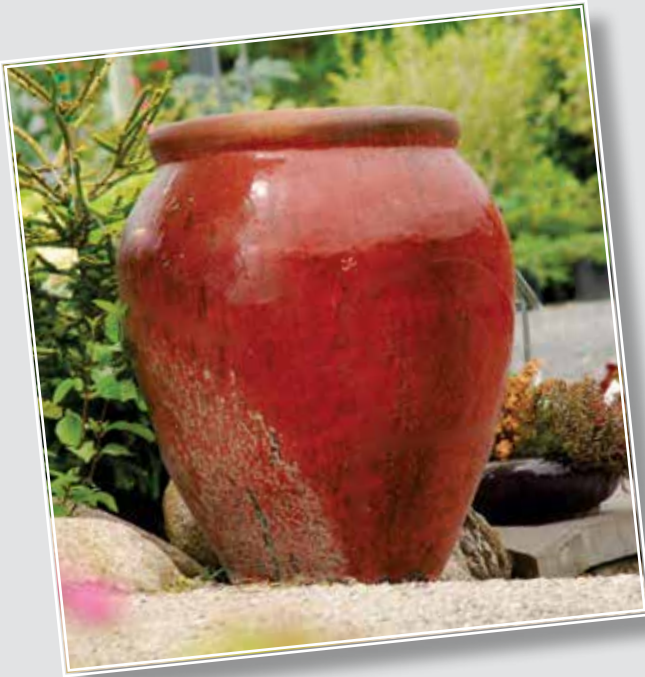

Rustic Red

Rustic Red Glazed Tall Urn

<u>Item #</u>	<u>Size</u>
RTR13R	21"D x 34"H