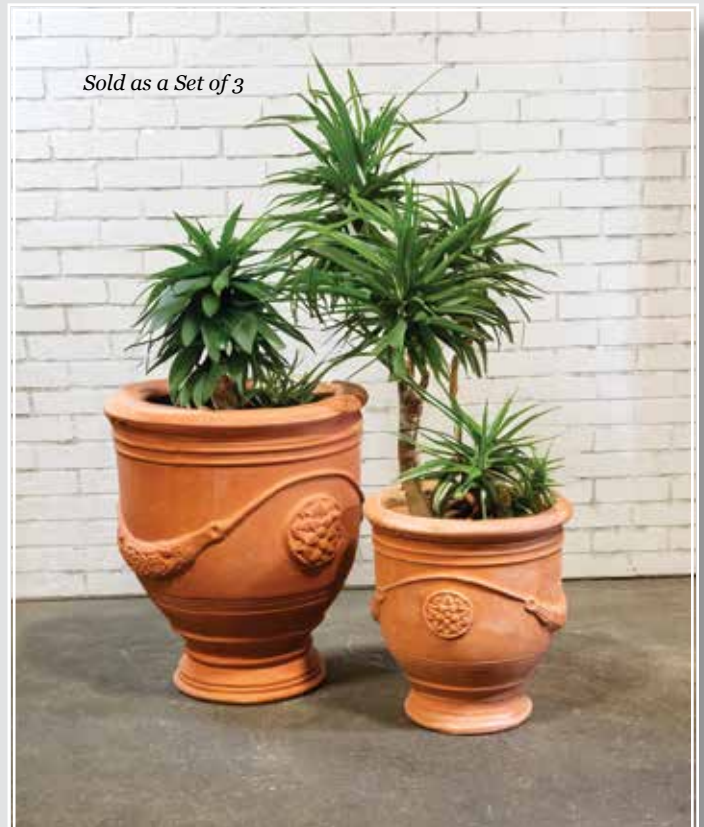

Martina Urn Planter
Set/3

<u>Item #</u>	<u>Size</u>
GMT678	11.5"D x 7"H
	16"D x 18.5"H
	22"D x 25"H

Also Available in Grey