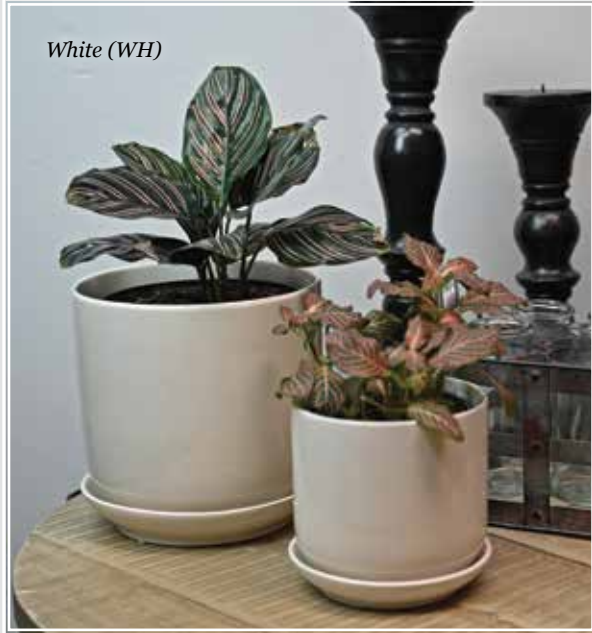

Indoor Glazed Case Pack

Olivia Planter Set 2