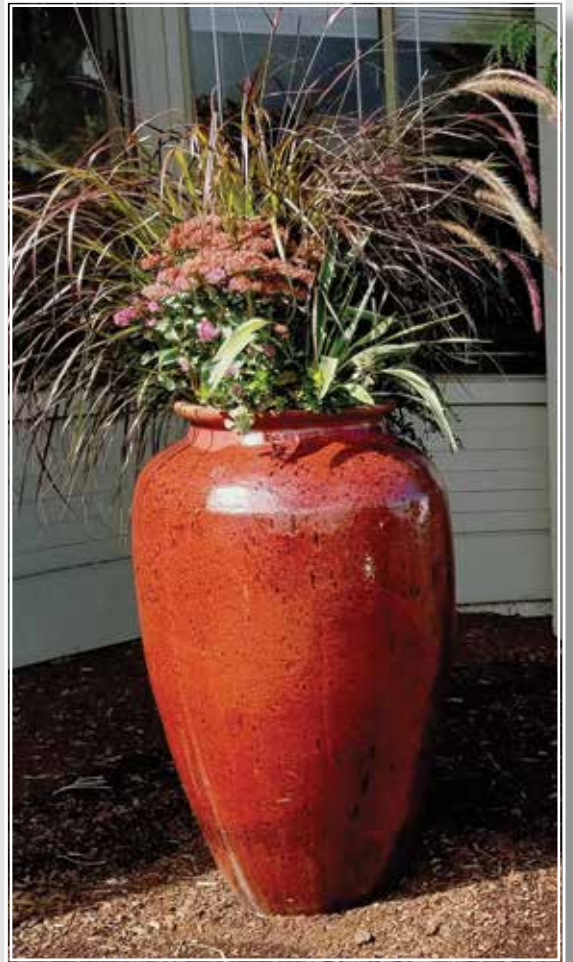

Rustic Red XL Jar

<u>Item #</u>	<u>Size</u>
RTR25R	22"D x 44"H

RUSTIC GLAZED POTTERY IS HANDMADE
AND GLAZE COLOR WILL VARY