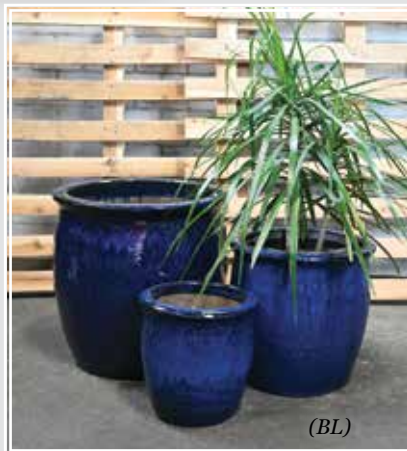

(BZ)

**Round Wave Planter  
Set/3**

<b>Item #</b>	<b>Size</b>
	9"D x 9"H
NT033	14"D x 14"H
	18"D x 18"H

Available in:  
 Blue (BL) - White (WH)  
 Bronze (BZ) - Jade (JD) - Rustic Blue (RB)  
 White Sand (WS)