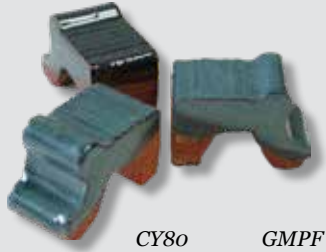

Pot Feet

Item #	Description	Size
APF2	Pure Dark Clay	3.75"L x 1.75"H
2PF	Terracotta Pot Foot	3"L x 2"H
BC99	Black Clay Pot Foot	5"L x 3"H
CY80	Glazed Pot Feet	3"l x 2"H
GMPF	Glazed Pot Feet	3"l x 2"H

CY80 Available in:
Black (BK) - Blue (BL) - Tropical Red (TR)
Green (JD) - Mirror (MI) - Cream (CR)
Matte Grey (MG)

GMPF Available in
Oxblood (OX) - Matte Black (MB) - Gold (G) - Blue (BL)
Bright Red (BR) - Bright Yellow (BY) - Bright Green (BG)
Teal Green (DG) - Lilac (LI) - White (WH)