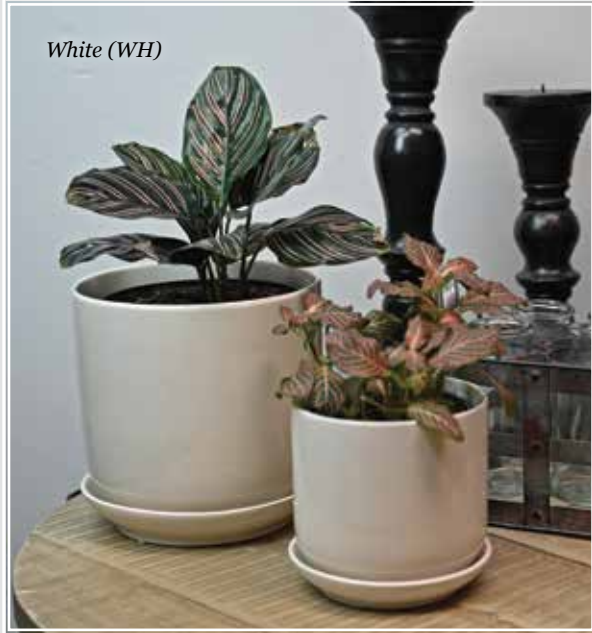

4 Pack of one Color
 One Size per Pack

*4 Pack of one Color
One Size per Pack*

*4 Pack of one Color
One Size per Pack*

*4 Pack of one Color
One Size per Pack*

Indoor Glazed Case Pack

Olivia Planter Set 2

<u>Item #</u>	<u>Size</u>
VD812S2	5"D x 5"H 7"D x 7"H