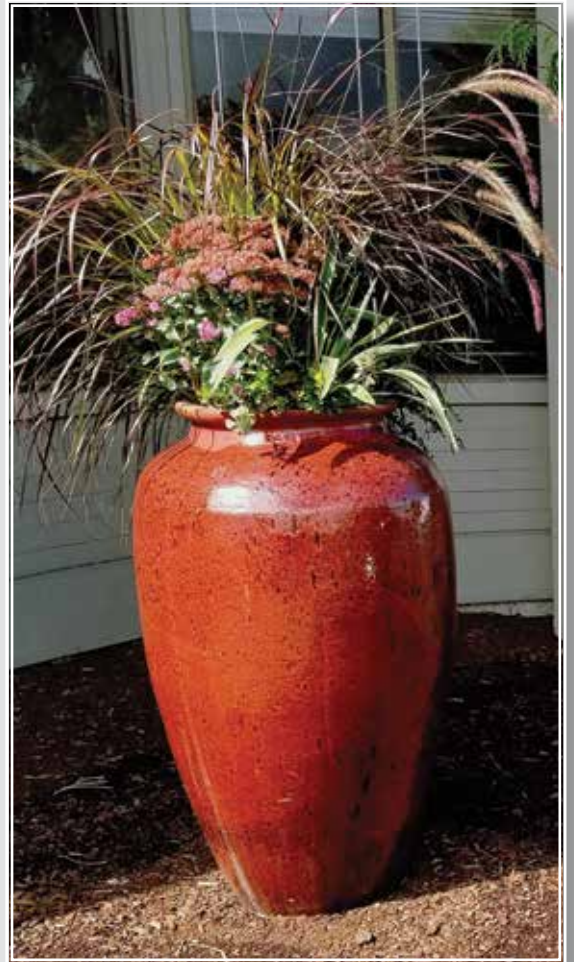

Rustic Red XL Jar

<u>Item #</u>	<u>Size</u>
RTR25R	22"D x 44"H

RUSTIC GLAZED POTTERY IS HANDMADE
AND GLAZE COLOR WILL VARY