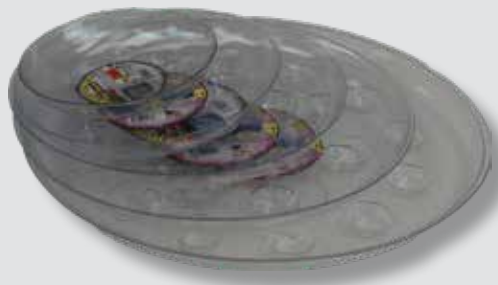

- CSDR Display Rack   8" - 10" - 12" - 14"
  Display Rack Only
- CMDR *Saucers Sold Separately*
- Cork Mat Rack
- Double Sided Display Rack   4" - 6" - 8" - 10" 12"
- VSDR Display Rack   4" - 6" - 8" - 10" 12"

Carpet Saver Saucers

<u>Item #</u>	<u>Pack Quantity</u>	<u>Size</u>
6CS	25	6"
8CS	25	8"
10CS	25	10"
12CS	25	12"
14CS	25	14"