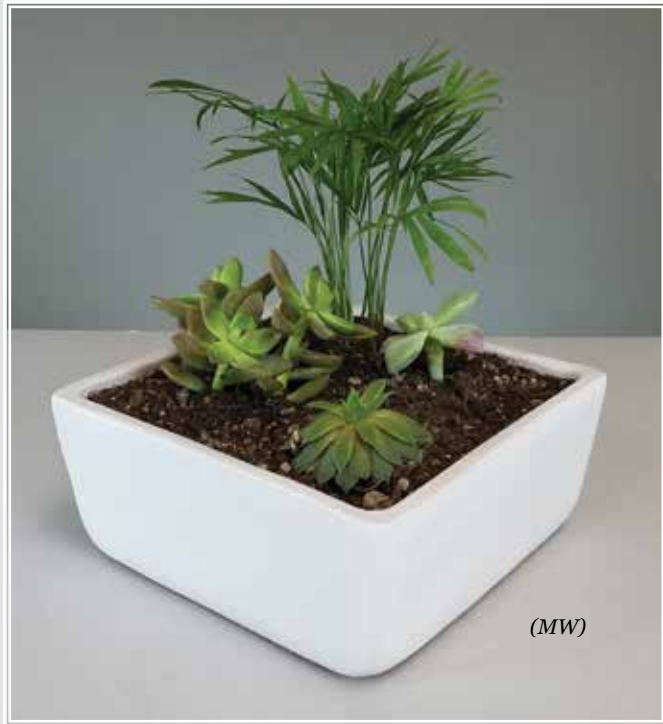

(MW)

Glazed Short Square

<u>Item #</u>	<u>Size</u>
PM206	7"W x 3"H
PM208	9"W x 4"H

*Sold Individually
Choose any Size and Color*